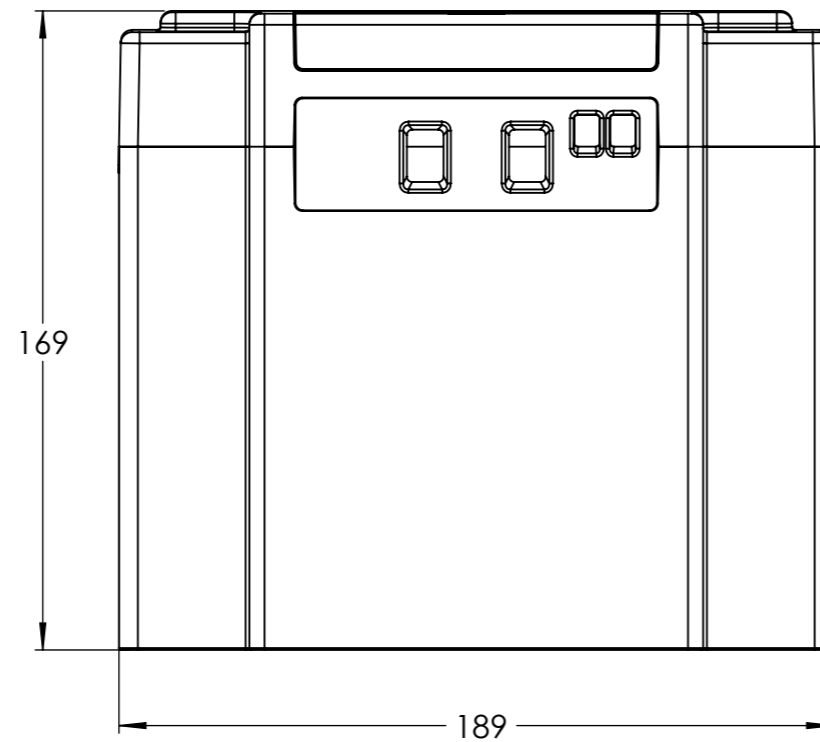

Dimension Drawing - PeakPowerPack

PPP012030000

Peak Power Pack 12,8V/30Ah - 384Wh

Dimensions in mm

**victron energy**  
BLUE POWER