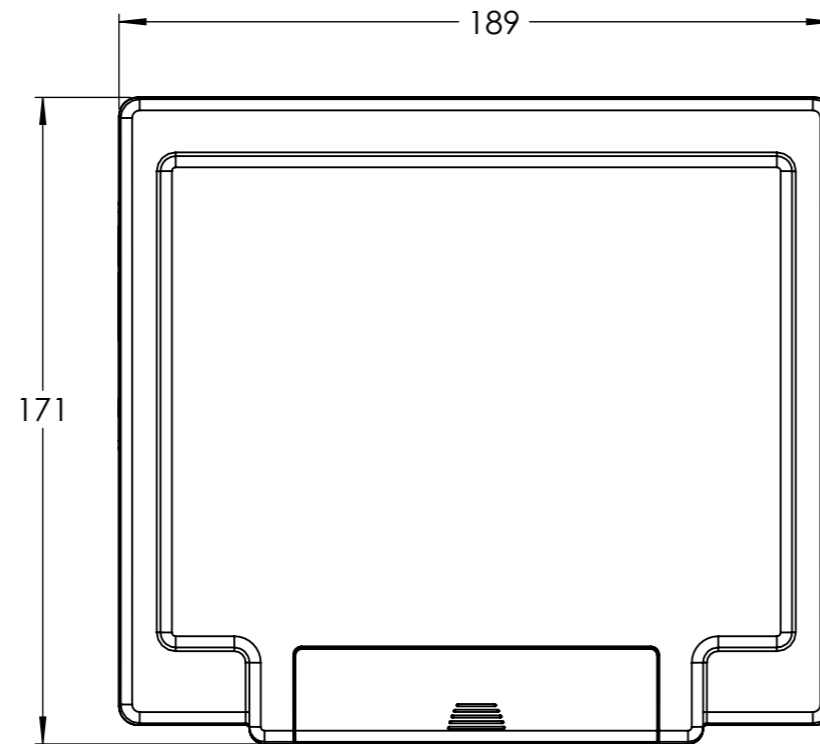

Dimension Drawing - PeakPowerPack

PPP012030000

Peak Power Pack 12,8V/30Ah - 384Wh

Dimensions in mm

**victron energy**  
BLUE POWER