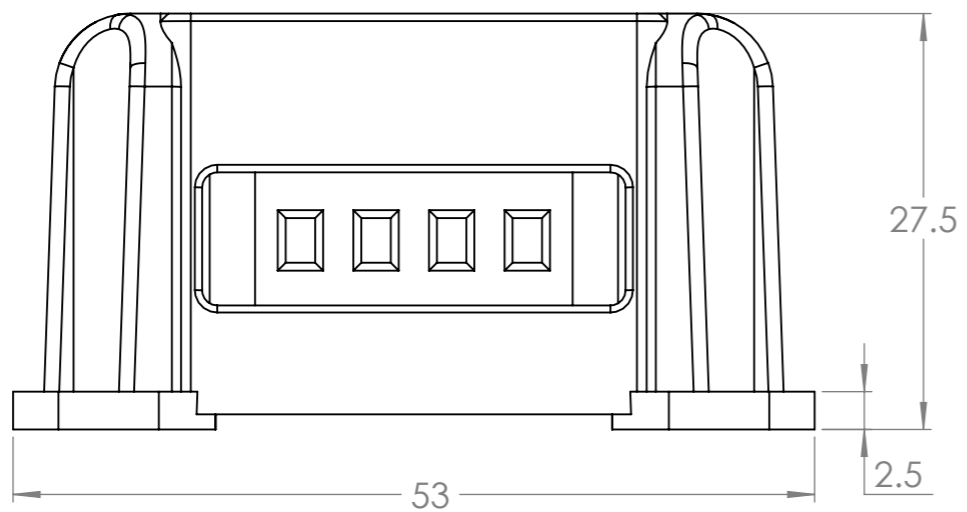

Dimension Drawing - Orion Tr	
ORI241205200	Orion-Tr 24/12-5 (60W) DC-DC converter
ORI241205200R	Orion-Tr 24/12-5 (60W) DC-DC converter Retail

Dimensions in mm