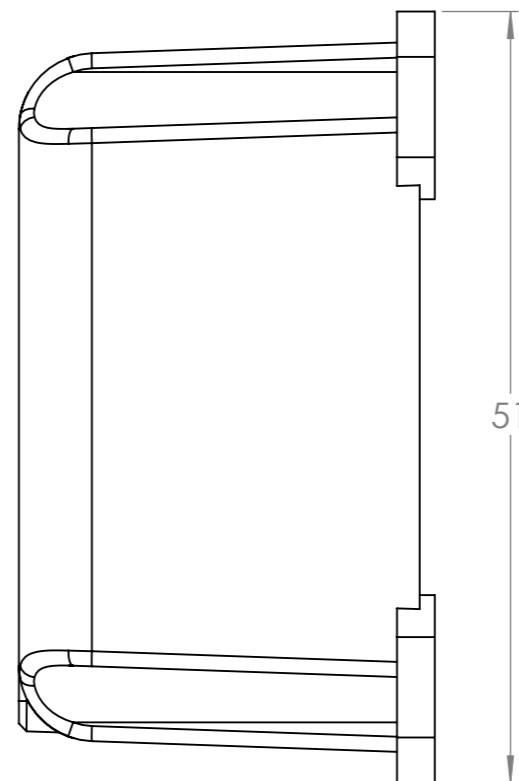

Dimension Drawing - Orion Tr	
ORI241205200	Orion-Tr 24/12-5 (60W) DC-DC converter
ORI241205200R	Orion-Tr 24/12-5 (60W) DC-DC converter Retail

Dimensions in mm