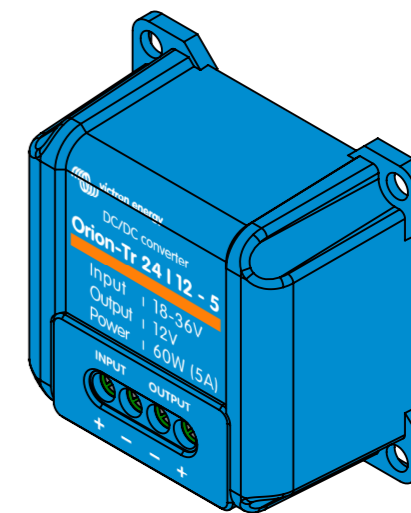

Dimension Drawing - Orion Tr	
ORI241205200	Orion-Tr 24/12-5 (60W) DC-DC converter
ORI241205200R	Orion-Tr 24/12-5 (60W) DC-DC converter Retail

Dimensions in mm