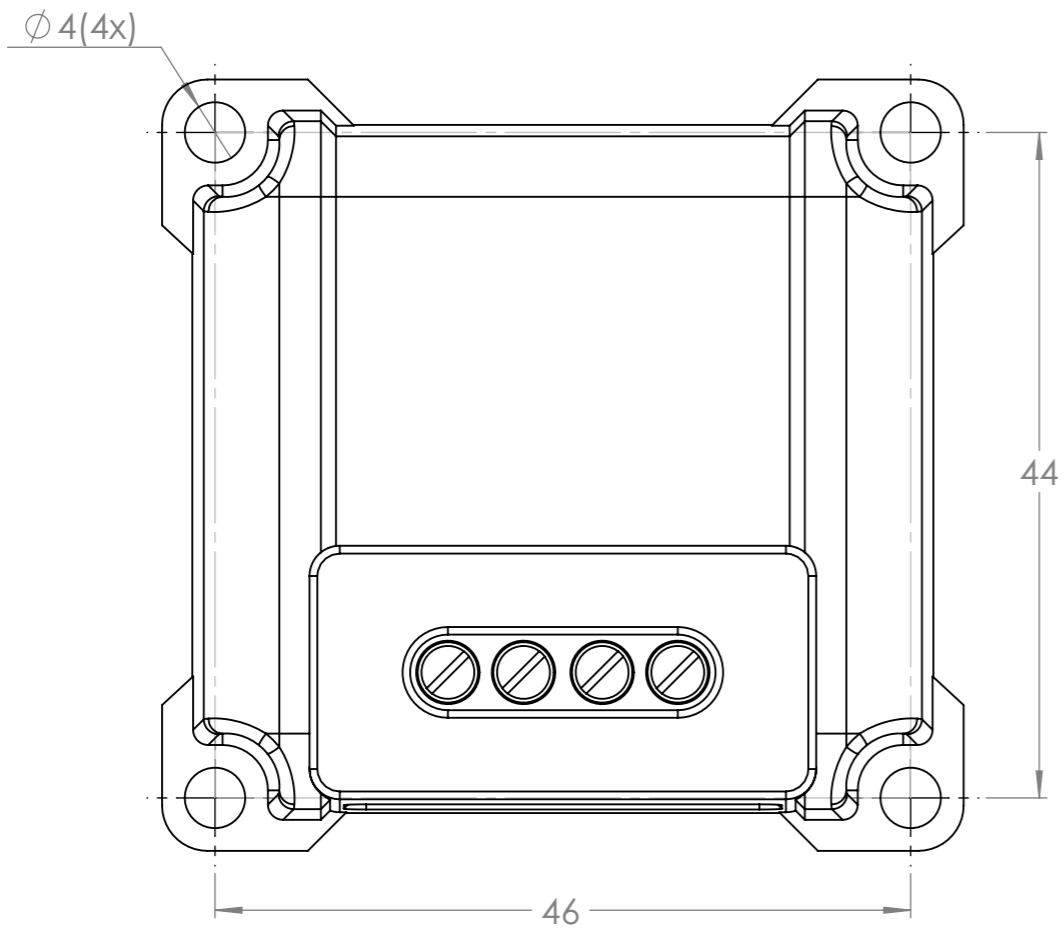

Dimension Drawing - Orion Tr	
ORI241205200	Orion-Tr 24/12-5 (60W) DC-DC converter
ORI241205200R	Orion-Tr 24/12-5 (60W) DC-DC converter Retail

Dimensions in mm